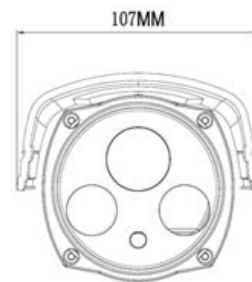

CP- VCG-T10R5**1 MP HDCVI Array Bullet Camera - 50 Mtr.****Main Features**

- 1/2.9" 1 MP HQIS Pro Image Sensor
- 25/30fps@720P
- Day/Night(ICR), AWB, AGC, BLC
- 8mm Lens(12 mm Optional)
- IR Range of 50 Mtr.

CP- VCG-T10R5

1 MP HDCVI Array Bullet Camera - 50 Mtr.

Feature

Image Sensor
Minimum Illumination
Shutter Speed
White Balance
Gain Control(AGC)
Lens
Video Streaming
ICR
IR
No. of IR LEDs
Operating Temperature
Humidity
Power Source
Power Consumption
Dimension
Weight

Specification

1/2.9" 1 MP HQIS Pro Image Sensor
0.1Lux@F1.2(AGC ON), 0 lux IR on
PAL:1/50~1/100000s NTSC:1/30~1/10000S
Auto
Auto
8mm (12 mm Optional)
720P@25 fps
Supports
IR Range of 50 Mtr.
2 Pcs Array
-20°C~+55°C
-10%~90%
DC12V (±10%) 50mA~65mA
290mA
156mm x 92mm x 107mm
0.7 Kg.