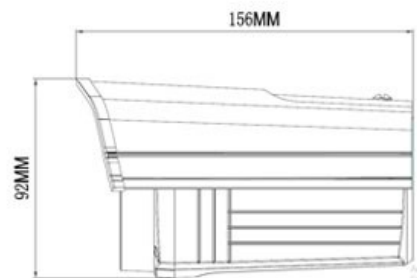

CP- VCG-T10R5**1 MP HDCVI Array Bullet Camera - 50 Mtr.****Main Features**

- 1/2.9" 1 MP HQIS Pro Image Sensor
- 25/30fps@720P
- Day/Night(ICR), AWB, AGC, BLC
- 8mm Lens(12 mm Optional)
- IR Range of 50 Mtr.

CP- VCG-T10R5

1 MP HDCVI Array Bullet Camera - 50 Mtr.

Feature

Image Sensor
Minimum Illumination
Shutter Speed
White Balance
Gain Control(AGC)
Lens
Video Streaming
ICR
IR
No. of IR LEDs
Operating Temperature
Humidity
Power Source
Power Consumption
Dimension
Weight

Specification

1/2.9" 1 MP HQIS Pro Image Sensor
0.1Lux@F1.2(AGC ON), 0 lux IR on
PAL:1/50~1/100000s NTSC:1/30~1/10000S
Auto
Auto
8mm (12 mm Optional)
720P@25 fps
Supports
IR Range of 50 Mtr.
2 Pcs Array
-20°C~+55°C
-10%~90%
DC12V (±10%) 50mA~65mA
290mA
156mm x 92mm x 107mm
0.7 Kg.